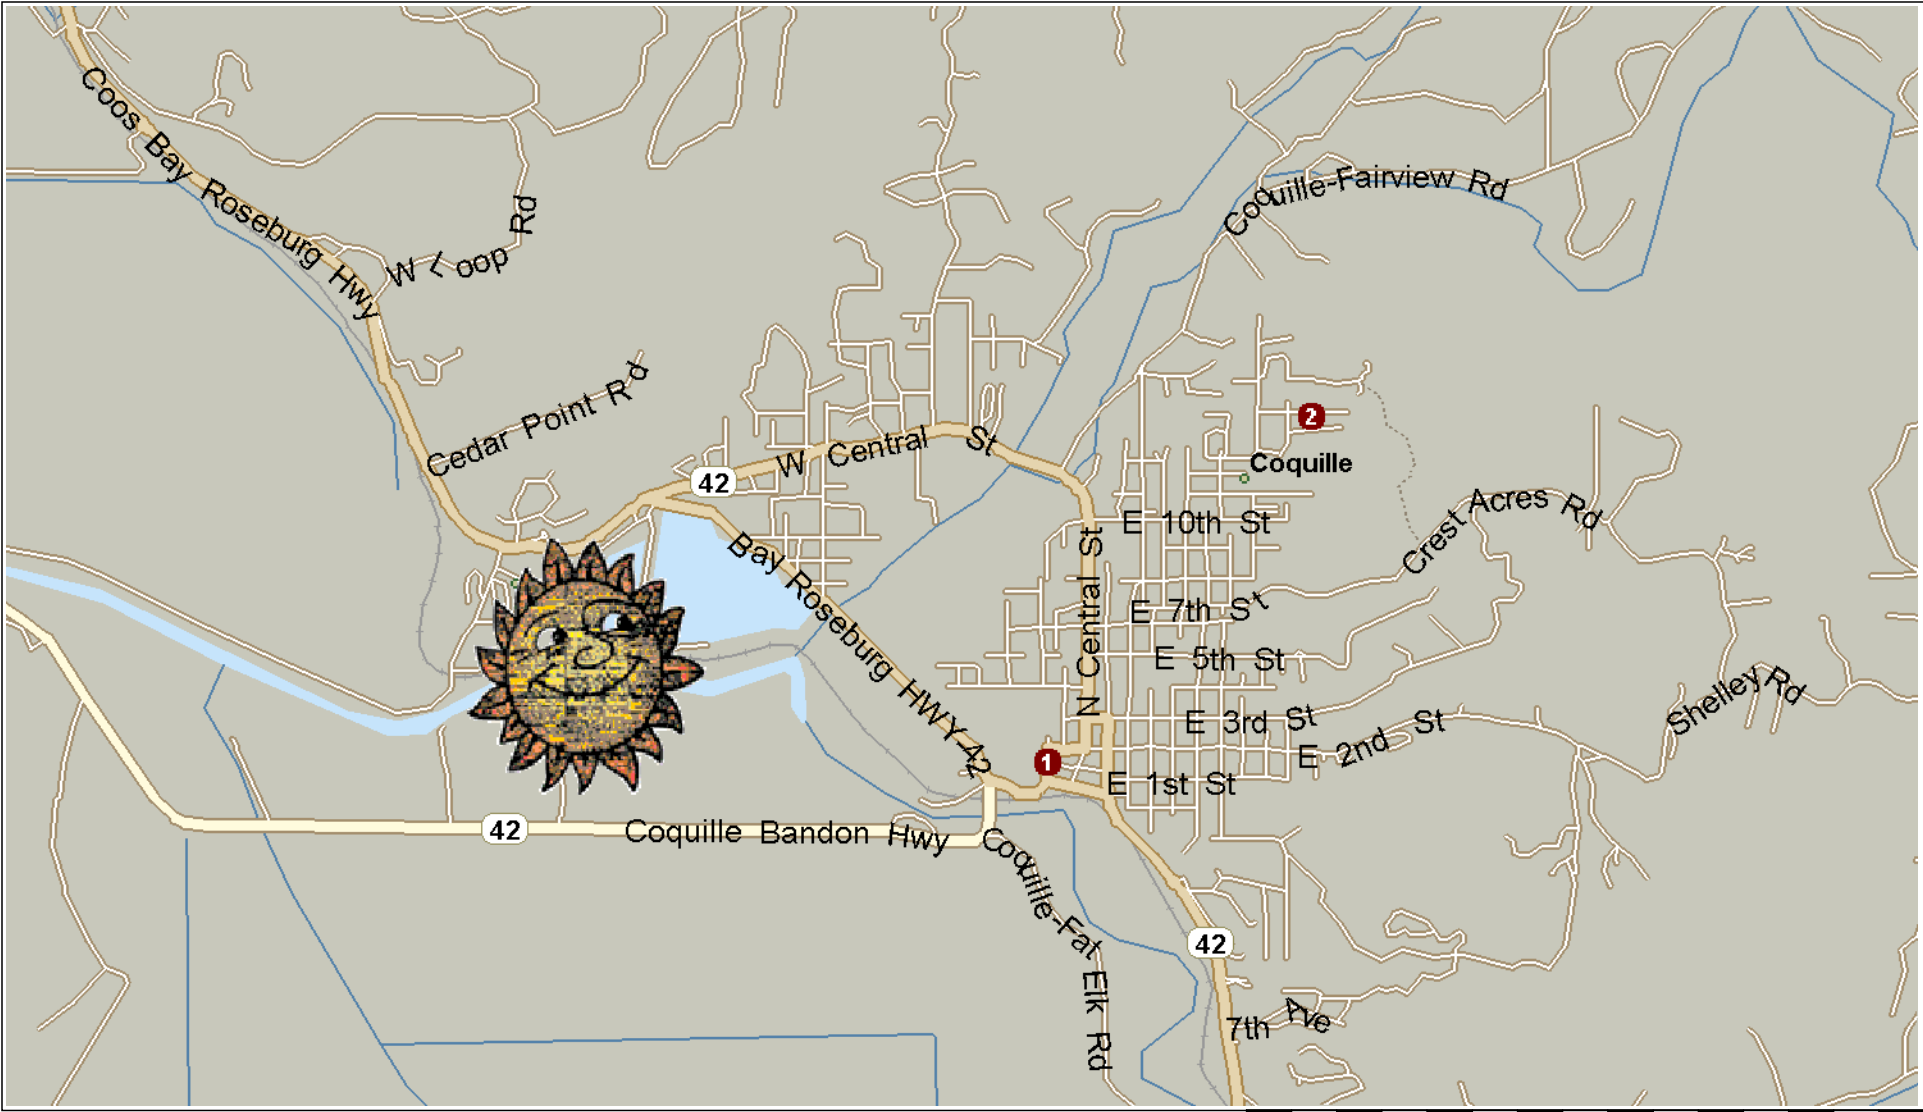

South Coast Shopper Garage Sale Map for Coquille, July 19, 2018

Copyright © 1988-2003 Microsoft Corp. and/or its suppliers. All rights reserved. <http://www.microsoft.com/mappoint>
© Copyright 2002 by Geographic Data Technology, Inc. All rights reserved. © 2002 Navigation Technologies. All rights reserved. This data includes information taken with permission from Canadian authorities © 1991-2002 Government of Canada (Statistics Canada and/or Geomatics Canada), all rights reserved.